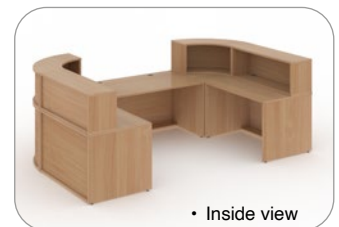

Denver Extra Large U-Shaped Reception Unit

CONTAINS

- 2 x **RUC8H** - Corner top unit 800mm
- 2 x **RU12H** - Straight top unit 1200mm
- 2 x **RUC8D** - 90° corner base unit 800mm
- 2 x **RU12D** - Straight base unit 1200mm
- 1 x **RU16D** - Straight base unit 1600mm

CODE	W	D	H	RRP
DVB03	3200	2000	1172	£2968

Please add unit colour when ordering eg. **DVB01** in Beech = **DVB01-B**