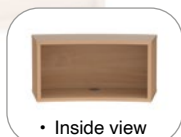

45° Curved Top Unit

CODE	W	D	H	RRP
RUHC8H	915	350	430	£403

- 45 degree curved top unit 915mm wide to offer privacy and provide storage
- Curved top unit to be fitted above base unit to create a contoured desk shape