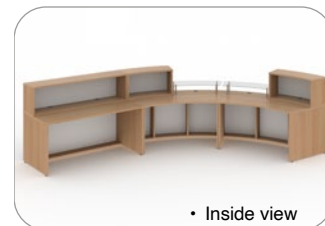

CODE	W	D	H	RRP
DVB03	3200	2000	1172	£2968

Beech (B)

Beech/White (BWH)

Please add unit colour when ordering eg. **DVB01** in Beech = **DVB01-B**

Modular Corner Top Unit

• Inside view

CONTAINS

- 2 x **RU8GS-C** - Curved glass shelf 790mm
- 2 x **RUHC8H** - 45° curved top unit 800mm
- 1 x **RU16H** - Straight top unit 1600mm
- 1 x **RU16D** - Straight base unit 1600mm
- 2 x **RUHC18D** - 45° curved base unit 1800mm