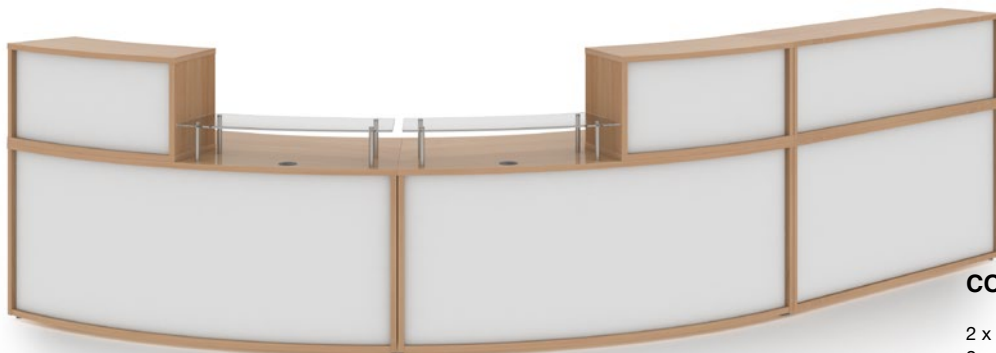

CODE	W	D	H	RRP
DVB03	3200	2000	1172	£2968

Beech (B)

Beech/White (BWH)

Please add unit colour when ordering eg. **DVB01** in Beech = **DVB01-B**

Modular Corner Top Unit

• Inside view

CONTAINS

- 2 x **RU8GS-C** - Curved glass shelf 790mm
- 2 x **RUHC8H** - 45° curved top unit 800mm
- 1 x **RU16H** - Straight top unit 1600mm
- 1 x **RU16D** - Straight base unit 1600mm
- 2 x **RUHC18D** - 45° curved base unit 1800mm

CODE	W	D	H	RRP
DVB04	3552	2352	1172	£3106

45° Curved Top Unit

• Inside view

CONTAINS

- 2 x **RUC8H** - Corner top unit 800mm
- 2 x **RUC8D** - Corner base unit 800mm
- 1 x **RUHC18D** - 45° curved base unit 1800mm

CODE	W	D	H	RRP
DVB05	2788	1224	1172	£1928

Denver Large Straight Reception Unit

• Inside view

CONTAINS

- 1 x **RU8GS-S** - Straight glass shelf 790mm
- 2 x **RU12H** - Straight top unit 1200mm
- 3 x **RU12D** - Straight base unit 1200mm