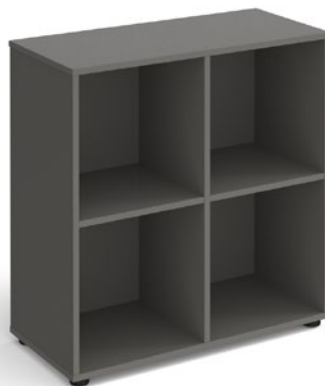

Cube Storage - 2 Units High

CODE	W	D	H	RRP
UCS2-2	860	400	875	£249
UCS3-2	860	400	1295	£322

- Cube storage supplied with glides
- Create your own look by configuring internals to suit needs

Cube Shelf