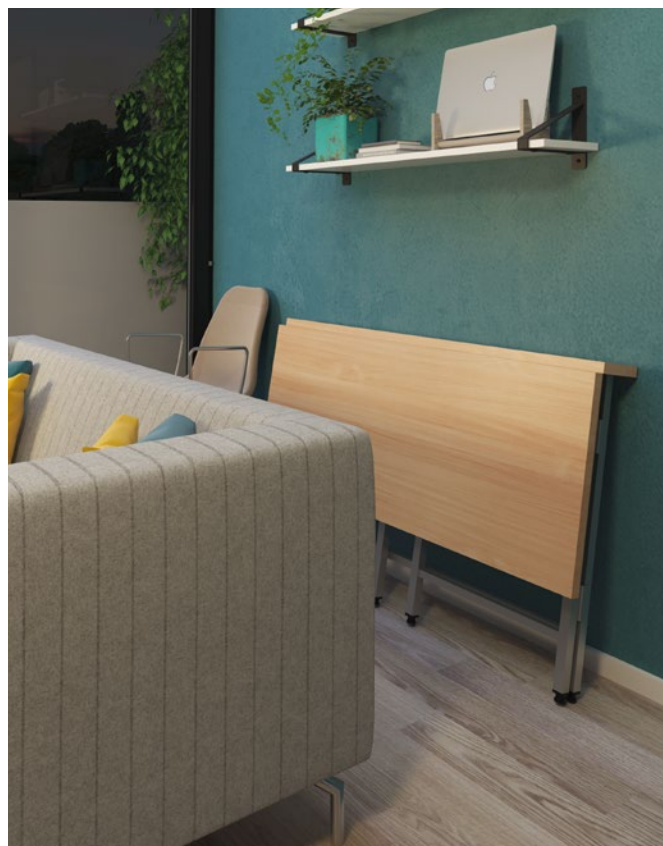

## Fuji

CODE	W	D	H	RRP
FDK608SB	800	600	740	£468
FDK610SB	1000	600	740	£481
FDK612SB	1200	600	740	£509

- Smart flat-fold structure which is easy to assemble with no tools
- Workstation can be folded and stored out of the way when not in use