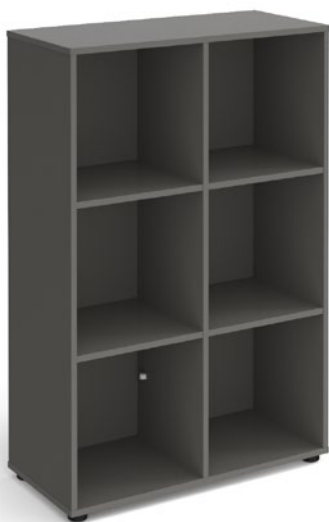

Cube Storage - 2 Units High

CODE	W	D	H	RRP
UCS2-2	860	400	875	£249
UCS3-2	860	400	1295	£322

- Cube storage supplied with glides
- Create your own look by configuring internals to suit needs

Cube Cupboard & Shelf