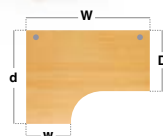

- Ergonomic left hand desktops with panel end leg and full leg return
- Three drawer pedestal which is fixed to the 800mm deep end