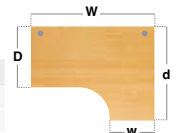

CODE	W	D	H	w	d	RRP
MC16ERP2	1600	800	725	600	1200	£667
MC18ERP2	1800	800	725	600	1200	£734

- Ergonomic right hand desktops with cantilever frame and full leg return
- Two drawer fixed pedestal which accepts A4 and foolscap files