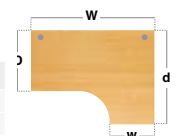

CODE	W	D	H	w	d	RRP
MC16ERP3	1600	800	725	600	1200	£667
MC18ERP3	1800	800	725	600	1200	£734

- Ergonomic right hand desktops with cantilever frame and full leg return
- Three drawer fixed pedestal with three shallow drawers

Black (K)

Silver (S)

White (WH)