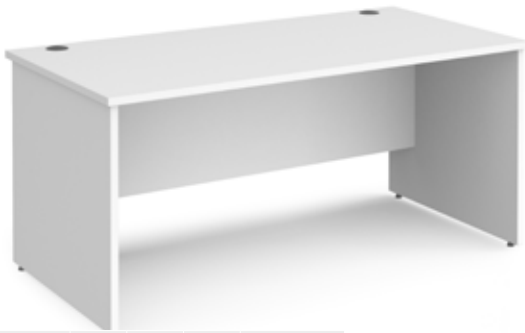

Straight Desks

CODE	W	D	H	RRP
MP8	800	800	725	£300
MP10	1000	800	725	£312
MP12	1200	800	725	£321
MP14	1400	800	725	£332
MP16	1600	800	725	£343
MP18	1800	800	725	£426

- Rectangular desks 800mm deep with panel end legs & two cable access ports
- MP8 & MP10 only have one central cable access port