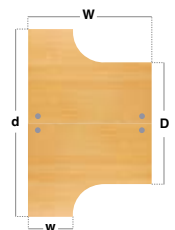

- Two ergonomic desks in a back-to-back cluster
- H-Frame legs are shared between desks with a modesty panel

Black (K)

Silver (S)

White (WH)

Beech (B)

Grey Oak (GO)

Oak (O)

Walnut (W)

White (WH)

Please add frame finish followed by desktop finish when ordering eg. **MB1612B** with White frame in Oak = **MB1612BWHO**