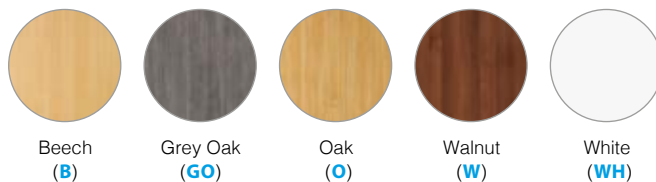

Desktops with cable access ports to feed cables through

Full range of fabric, aluminium frame and acrylic screens available

Wood Finishes

Straight Desks

CODE	W	D	H	RRP
MP608	800	600	725	£277
MP610	1000	600	725	£286
MP612	1200	600	725	£293
MP614	1400	600	725	£304
MP616	1600	600	725	£320