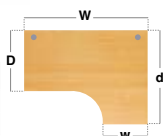

- Ergonomic right hand desktops with panel end leg and full leg return
- Three drawer fixed pedestal with three shallow drawers