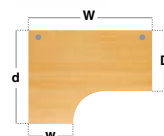

- Ergonomic left hand desktops with cantilever frame and full leg return
- Ideal to fit into corners or cluster together to maximise office space

Left Hand Ergonomic Desks with Two Drawer Pedestal

CODE	W	D	H	w	d	RRP
MC16ELP2	1600	800	725	600	1200	£667
MC18ELP2	1800	800	725	600	1200	£734

- Ergonomic left hand desktops with cantilever frame and full leg return
- Two drawer pedestal which is fixed to the 800mm deep end

Left Hand Ergonomic Desks with Three Drawer Pedestal

CODE	W	D	H	w	d	RRP
MC16ELP3	1600	800	725	600	1200	£667
MC18ELP3	1800	800	725	600	1200	£734