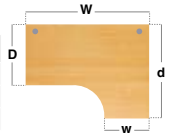

- Ergonomic right hand desktops with cable managed leg and full leg return
- Ideal to fit into corners or cluster together to maximise office space

Right Hand Ergonomic Desks with Two Drawer Pedestal